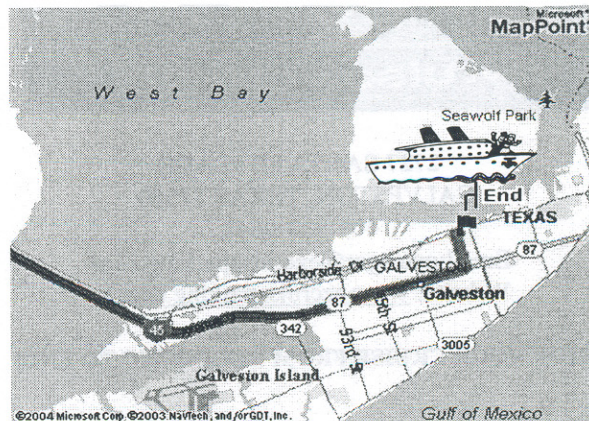

2727 SANTA FE PLACE
GALVESTON, TEXAS 77550
409-939-0648

Email: manager@ezcruiseparking.com
Website: www.ezcruiseparking.com

ENJOY YOUR CRUISE FROM BEGINNING TO END!

- 7 ft. fenced enclosed parking area with onsite security.
- highest elevated parking area of any cruise parking facility
- we shuttle your party and luggage to & from cruise ship terminal. (one block)
- automobile detailing & car cover rental available for an additional charge (optional)
- Master Card, Visa and American Express

Limit one coupon per car*Not valid with any other special offer

Start: Take I-45 (South)

1: Across Galveston Causeway road name changes to Avenue J or Broadway.

2: Turn LEFT (North) onto 26th street.

3: Turn LEFT (West) onto Santa Fe Place.